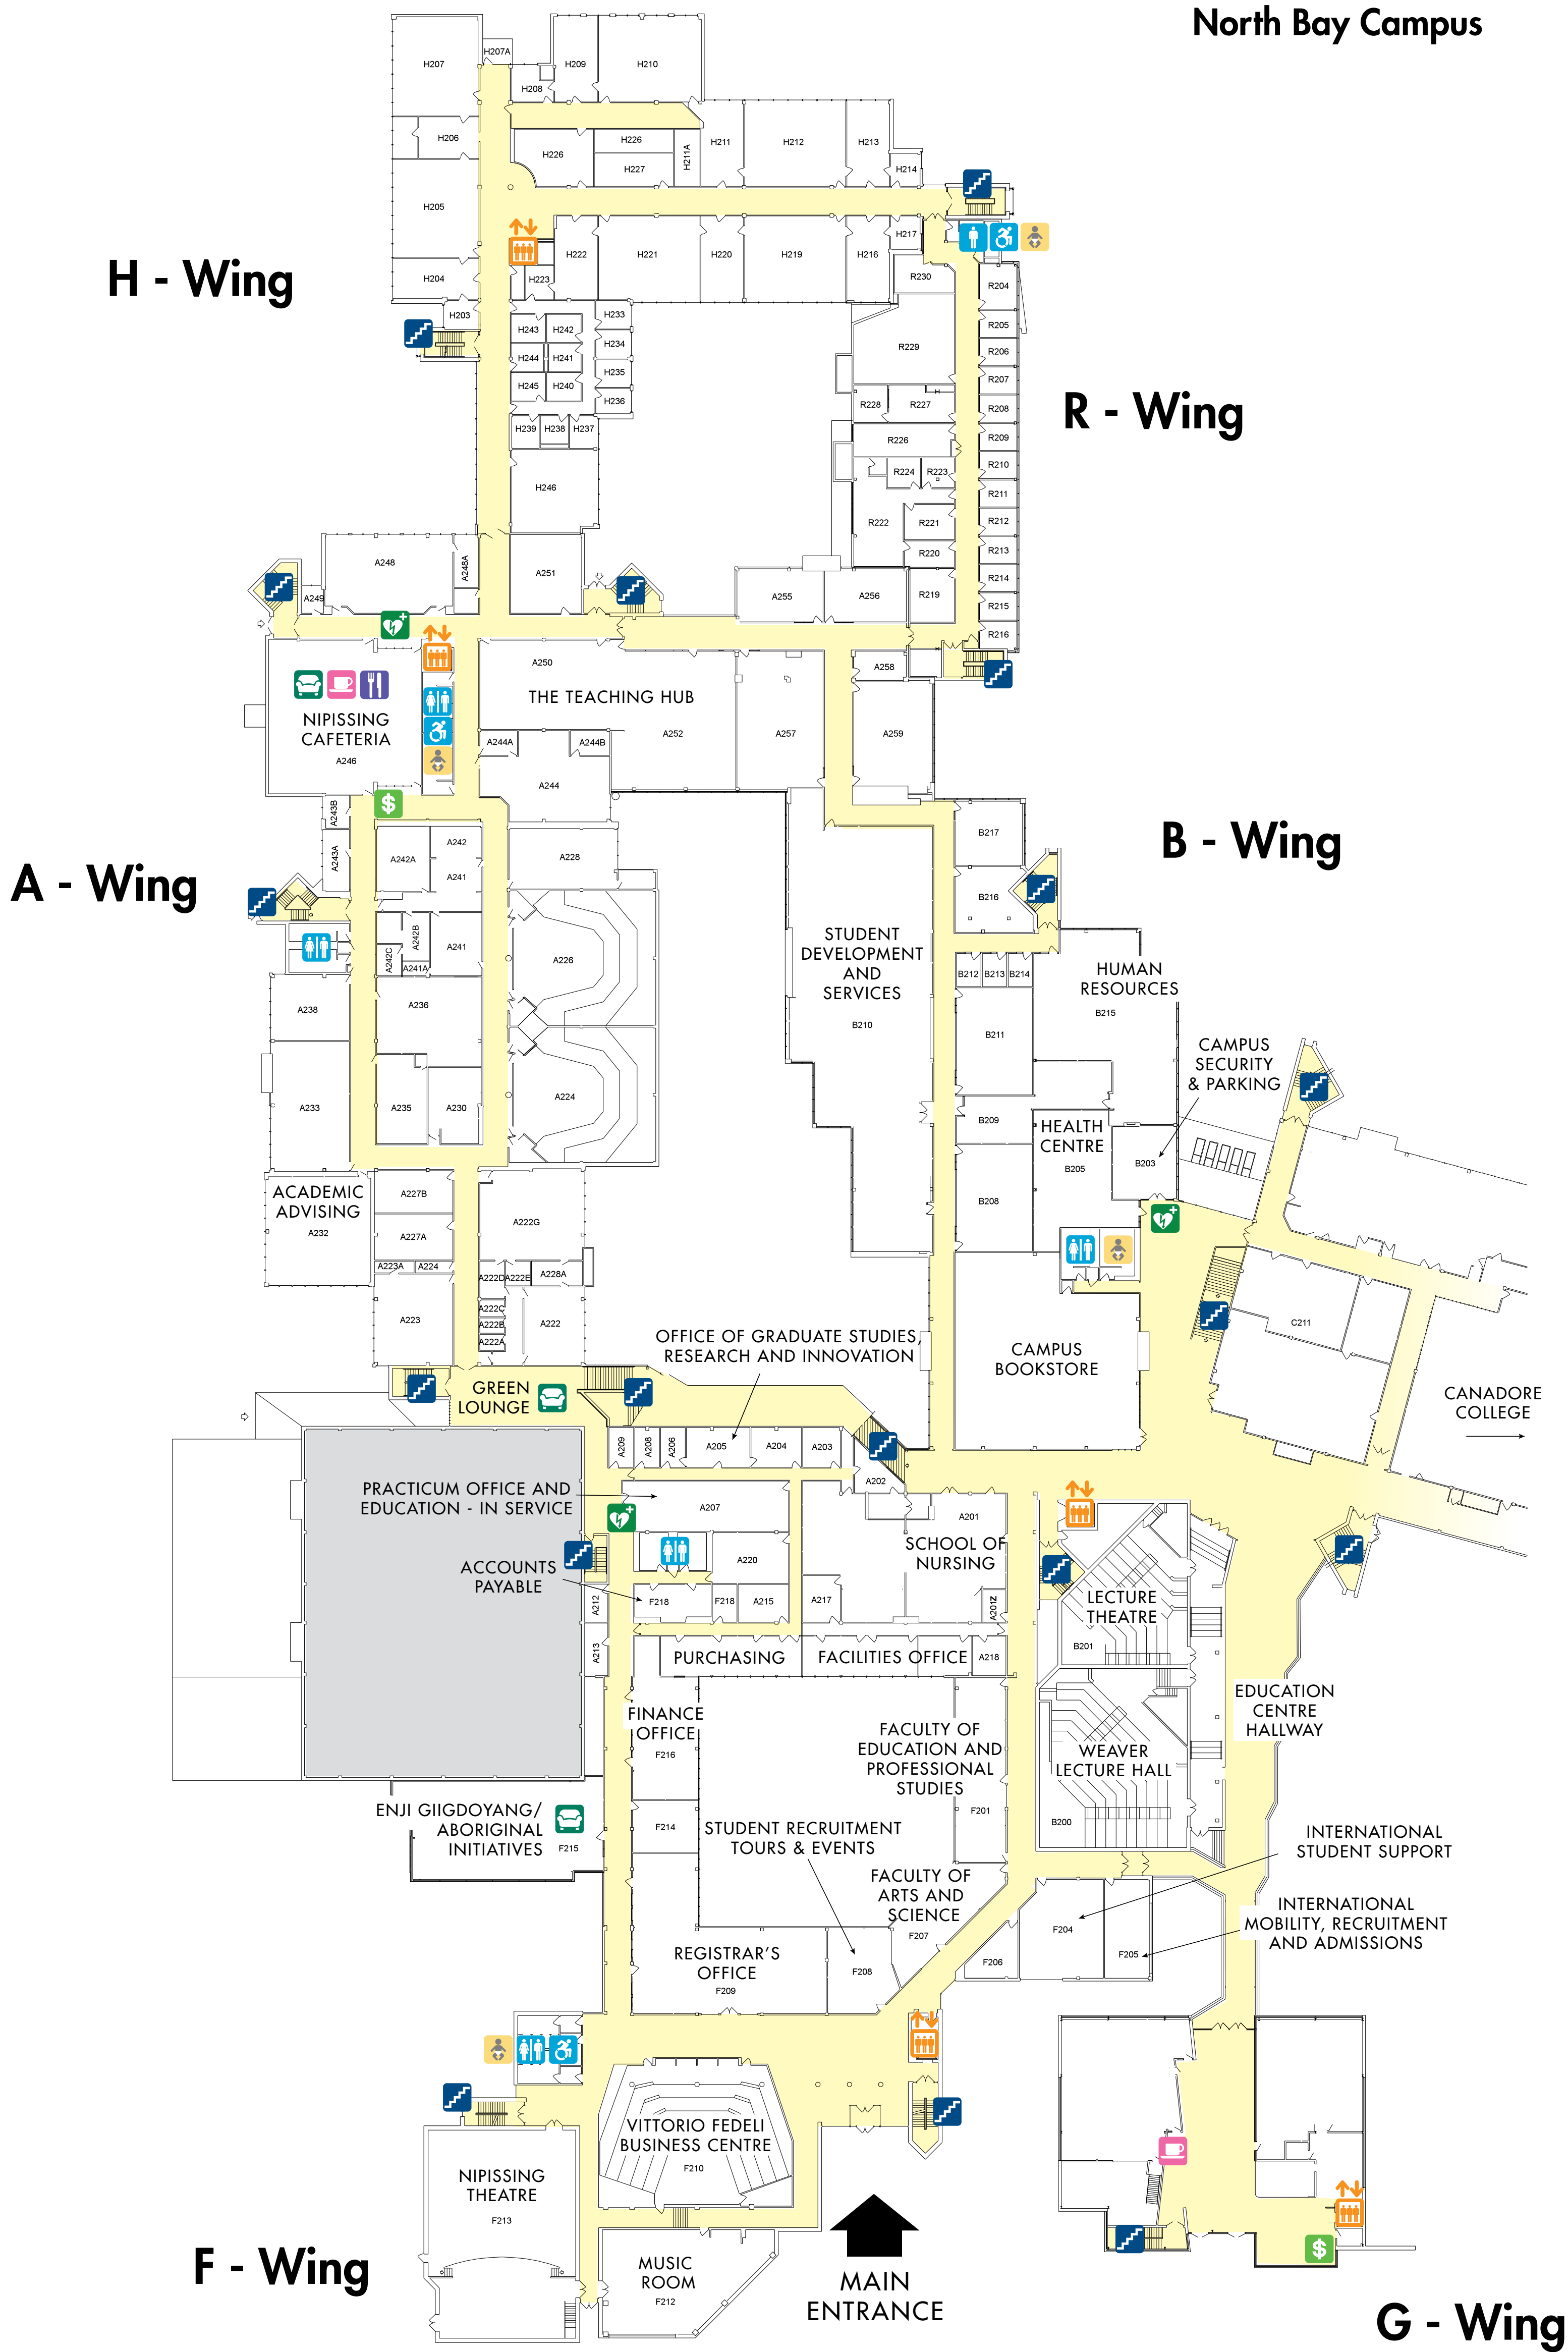

## Second Floor North Bay Campus

-  Elevator
-  Stairs
-  Defibrillator
-  ATM
-  Cafeteria
-  Coffee
-  Lounge Area

-  Washrooms
-  Barrier Free Washroom
-  Gender Neutral Washroom locations:
  - A-Wing, 3rd Floor
  - Harris Learning Library, 3rd Floor
  - R.J. Surtees Student Athletics Centre
  - Monastery Hall, all public washrooms

-  Change Table locations:
  - A-wing, 1st Floor, Women's washroom
  - H-wing, 1st Floor, Women's washroom
  - A-wing, 2nd Floor, Men's and Women's washrooms
  - B-wing, 2nd Floor (by the Security Office), Men's and Women's washrooms
  - F-wing, 2nd Floor, Men's and Women's washrooms
  - R-wing, 2nd Floor, Men's washroom
  - F-wing, 3rd Floor, Men's and Women's washrooms
  - H-wing, 3rd Floor, Men's washroom
  - R-wing, 3rd Floor, Women's washroom
  - Harris Learning Library, 3rd Floor, Gender Neutral washroom