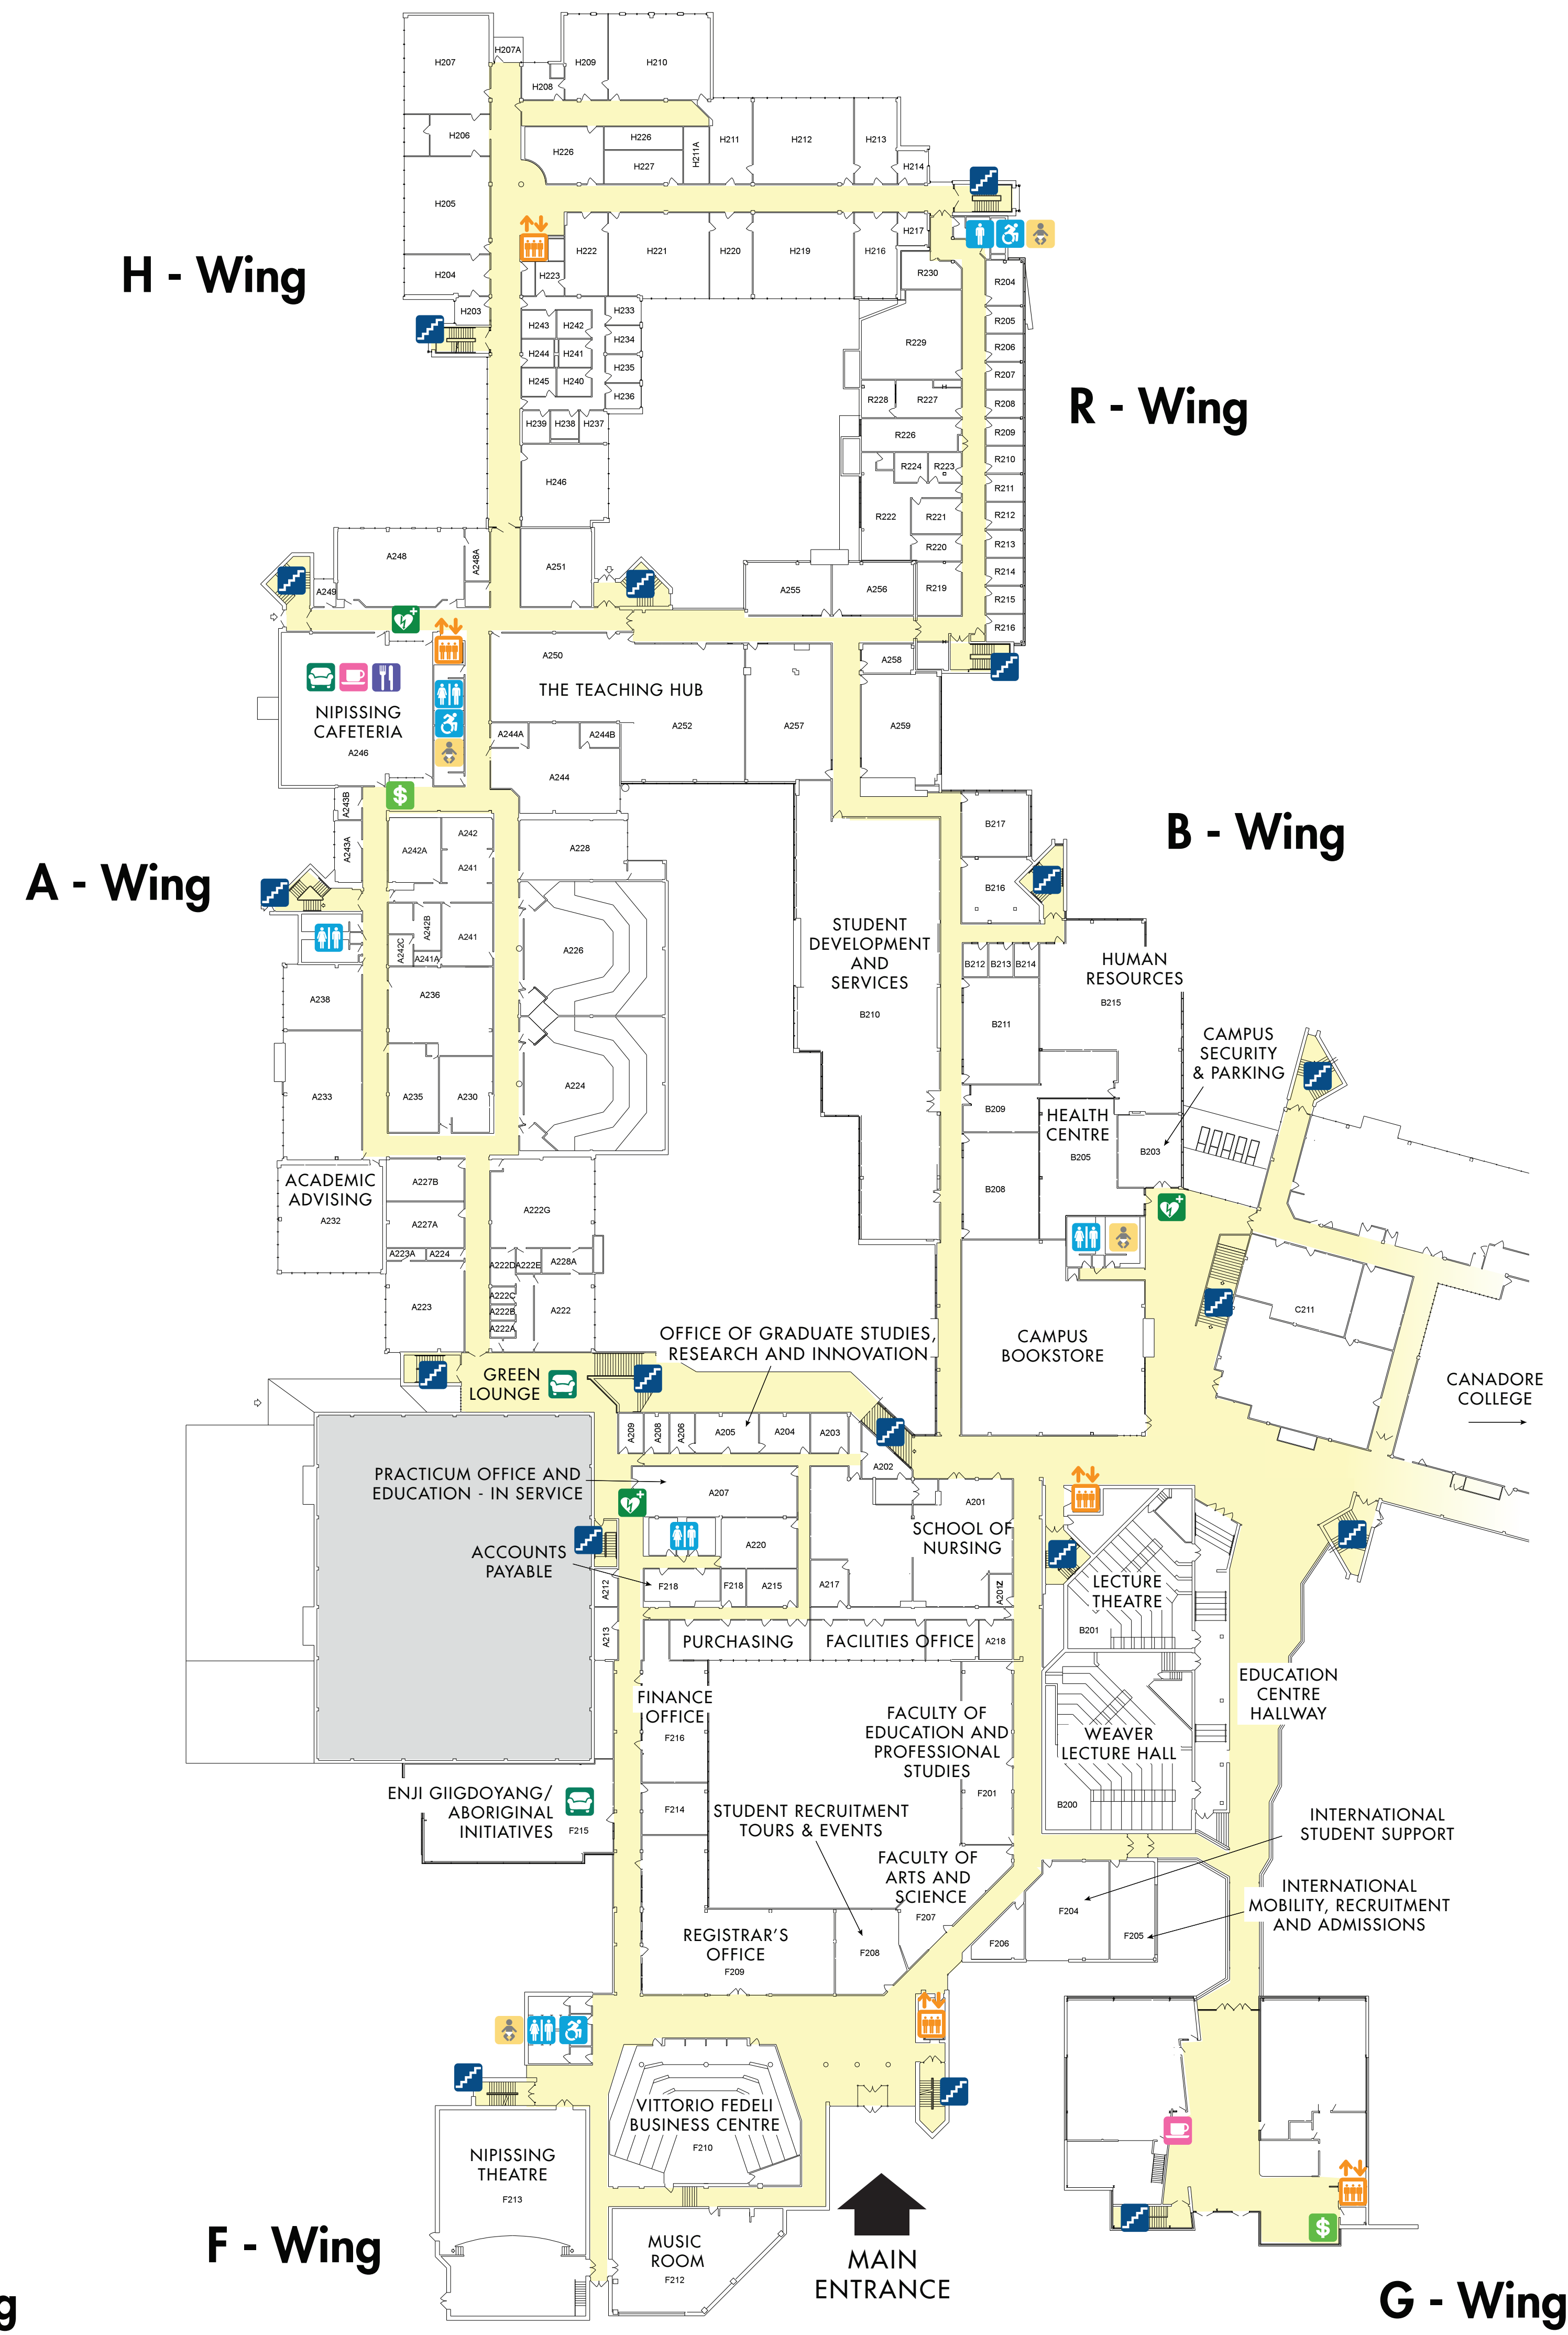

First Floor

Second Floor

Third Floor

NIPISSING

UNIVERSITY

Legend

- Elevator
- Stairs
- Defibrillator
- ATM
- Cafeteria
- Coffee
- Lounge Area
- Washrooms
- Barrier Free Washroom
- Gender Neutral Washroom locations:
 - A-Wing, 3rd Floor
 - Harris Learning Library, 3rd Floor
 - R.J. Surtees Student Athletics Centre
 - Monastery Hall, all public washrooms

- Change Table locations:
 - A-wing, 1st Floor, Women's washroom
 - H-wing, 1st Floor, Women's washroom
 - A-wing, 2nd Floor, Men's and Women's washrooms
 - B-wing, 2nd Floor (by the Security Office), Men's and Women's washrooms
 - F-wing, 2nd Floor, Men's and Women's washrooms
 - R-wing, 2nd Floor, Men's washroom
 - F-wing, 3rd Floor, Men's and Women's washrooms
 - H-wing, 3rd Floor, Men's washroom
 - R-wing, 3rd Floor, Women's washroom
 - Harris Learning Library, 3rd Floor, Gender Neutral washroom

M - Wing rooms are at the Monastery, on Monastery Road