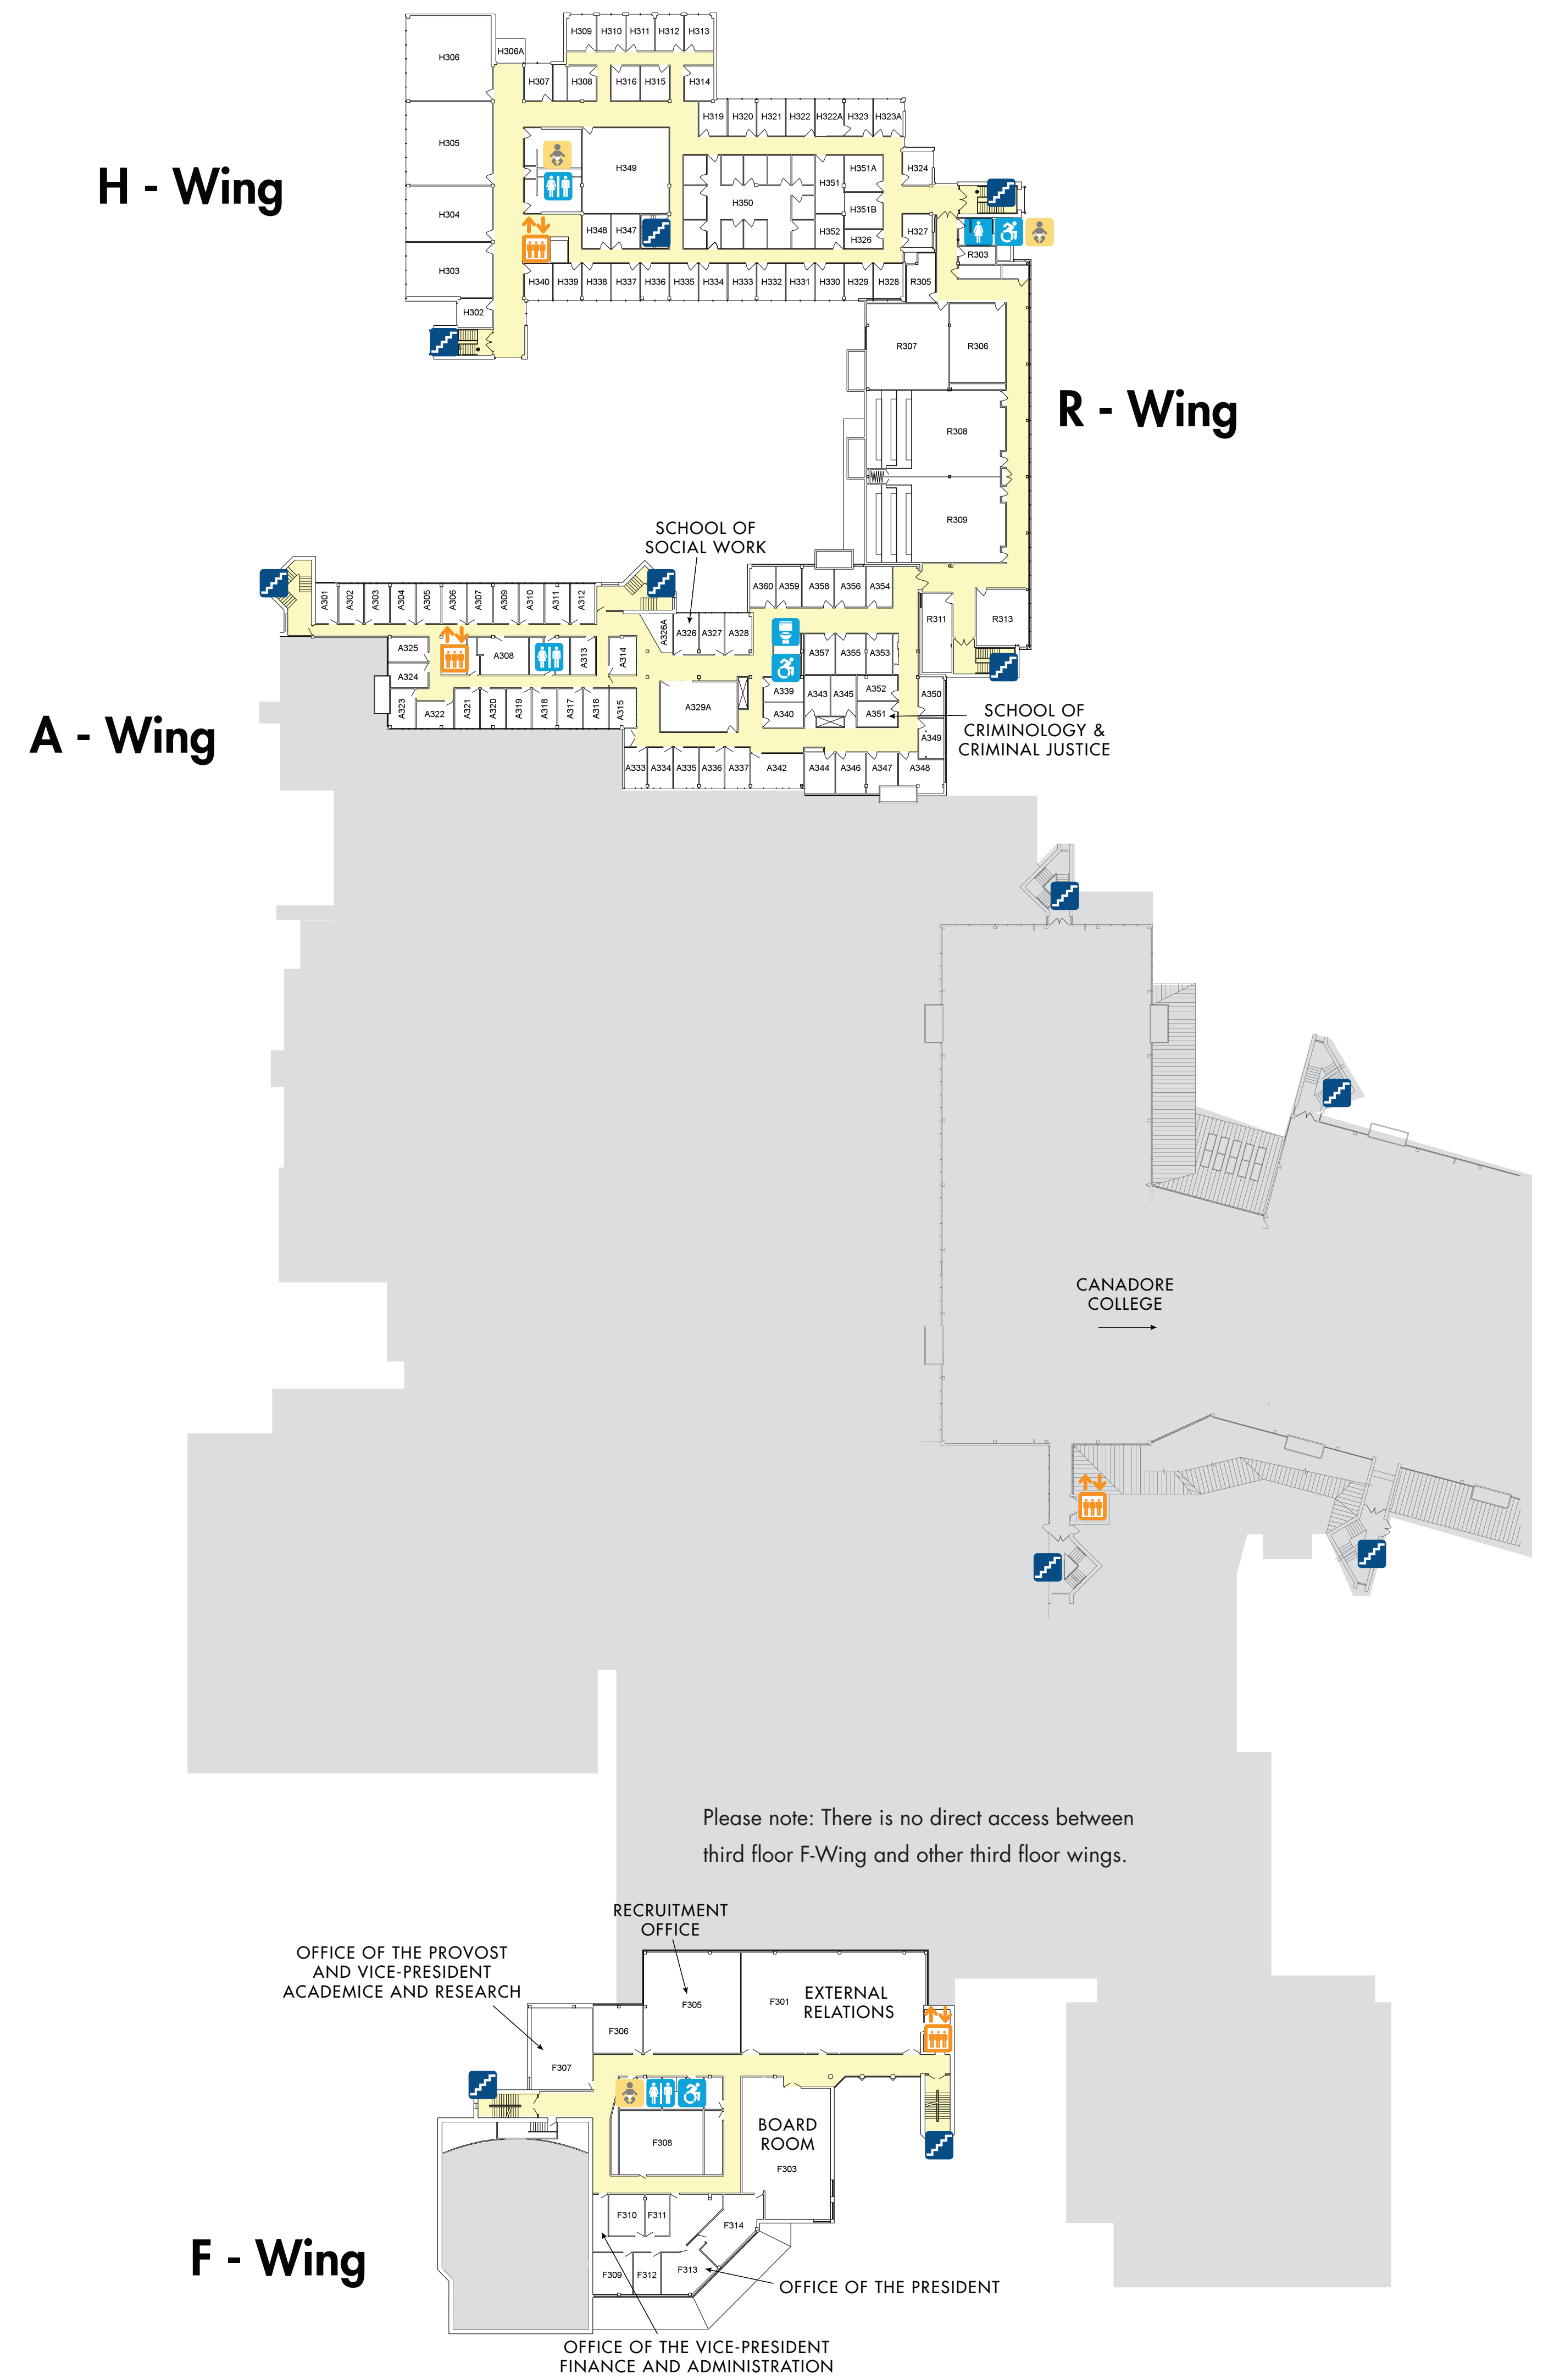

First Floor

Second Floor

Third Floor

NIPISSING

UNIVERSITY

Legend

- Elevator
- Stairs
- Defibrillator
- ATM
- Cafeteria
- Coffee
- Lounge Area
- Washrooms
- Barrier Free Washroom
- Gender Neutral Washroom locations:
 - A-Wing, 3rd Floor
 - Harris Learning Library, 3rd Floor
 - R.J. Surtees Student Athletics Centre
 - Monastery Hall, all public washrooms

- Change Table locations:
 - A-wing, 1st Floor, Women's washroom
 - H-wing, 1st Floor, Women's washroom
 - A-wing, 2nd Floor, Men's and Women's washrooms
 - B-wing, 2nd Floor (by the Security Office), Men's and Women's washrooms
 - F-wing, 2nd Floor, Men's and Women's washrooms
 - R-wing, 2nd Floor, Men's washroom
 - F-wing, 3rd Floor, Men's and Women's washrooms
 - H-wing, 3rd Floor, Men's washroom
 - R-wing, 3rd Floor, Women's washroom
 - Harris Learning Library, 3rd Floor, Gender Neutral washroom

M - Wing rooms are at the Monastery, on Monastery Road