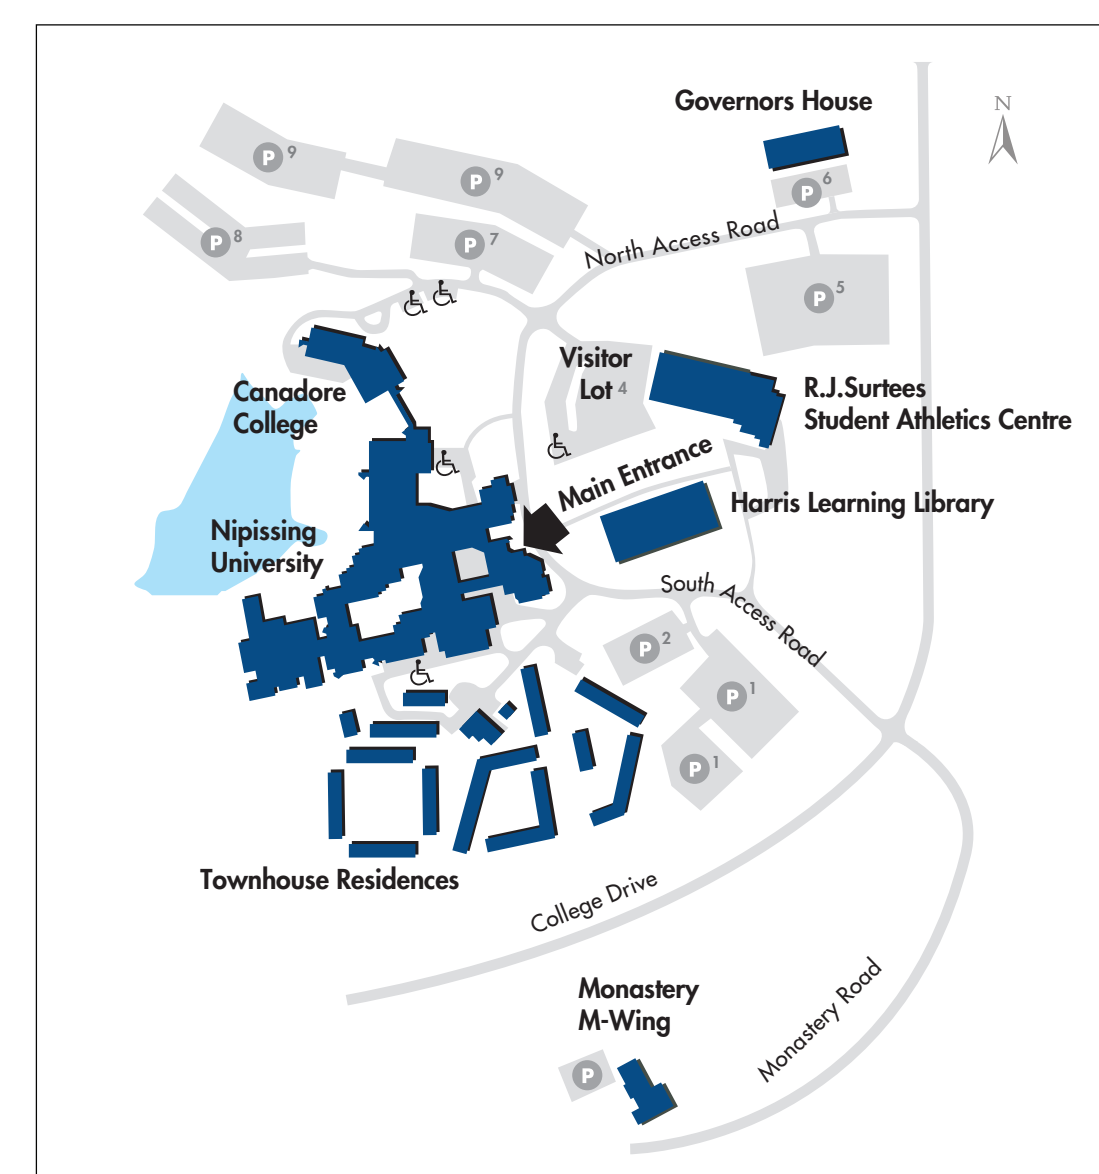

First Floor

Second Floor

Third Floor

NIPISSING

UNIVERSITY

Legend

- Elevator
- Stairs
- Defibrillator
- ATM
- Cafeteria
- Coffee
- Lounge Area
- Washrooms
- Barrier Free Washroom
- Gender Neutral Washroom locations:
 - A-Wing, 3rd Floor
 - Harris Learning Library, 3rd Floor
 - R.J. Surtees Student Athletics Centre
 - Monastery Hall, all public washrooms

- Change Table locations:
 - A-wing, 1st Floor, Women's washroom
 - H-wing, 1st Floor, Women's washroom
 - A-wing, 2nd Floor, Men's and Women's washrooms
 - B-wing, 2nd Floor (by the Security Office), Men's and Women's washrooms
 - F-wing, 2nd Floor, Men's and Women's washrooms
 - R-wing, 2nd Floor, Men's washroom
 - F-wing, 3rd Floor, Men's and Women's washrooms
 - H-wing, 3rd Floor, Men's washroom
 - R-wing, 3rd Floor, Women's washroom
 - Harris Learning Library, 3rd Floor, Gender Neutral washroom

M - Wing rooms are at the Monastery, on Monastery Road