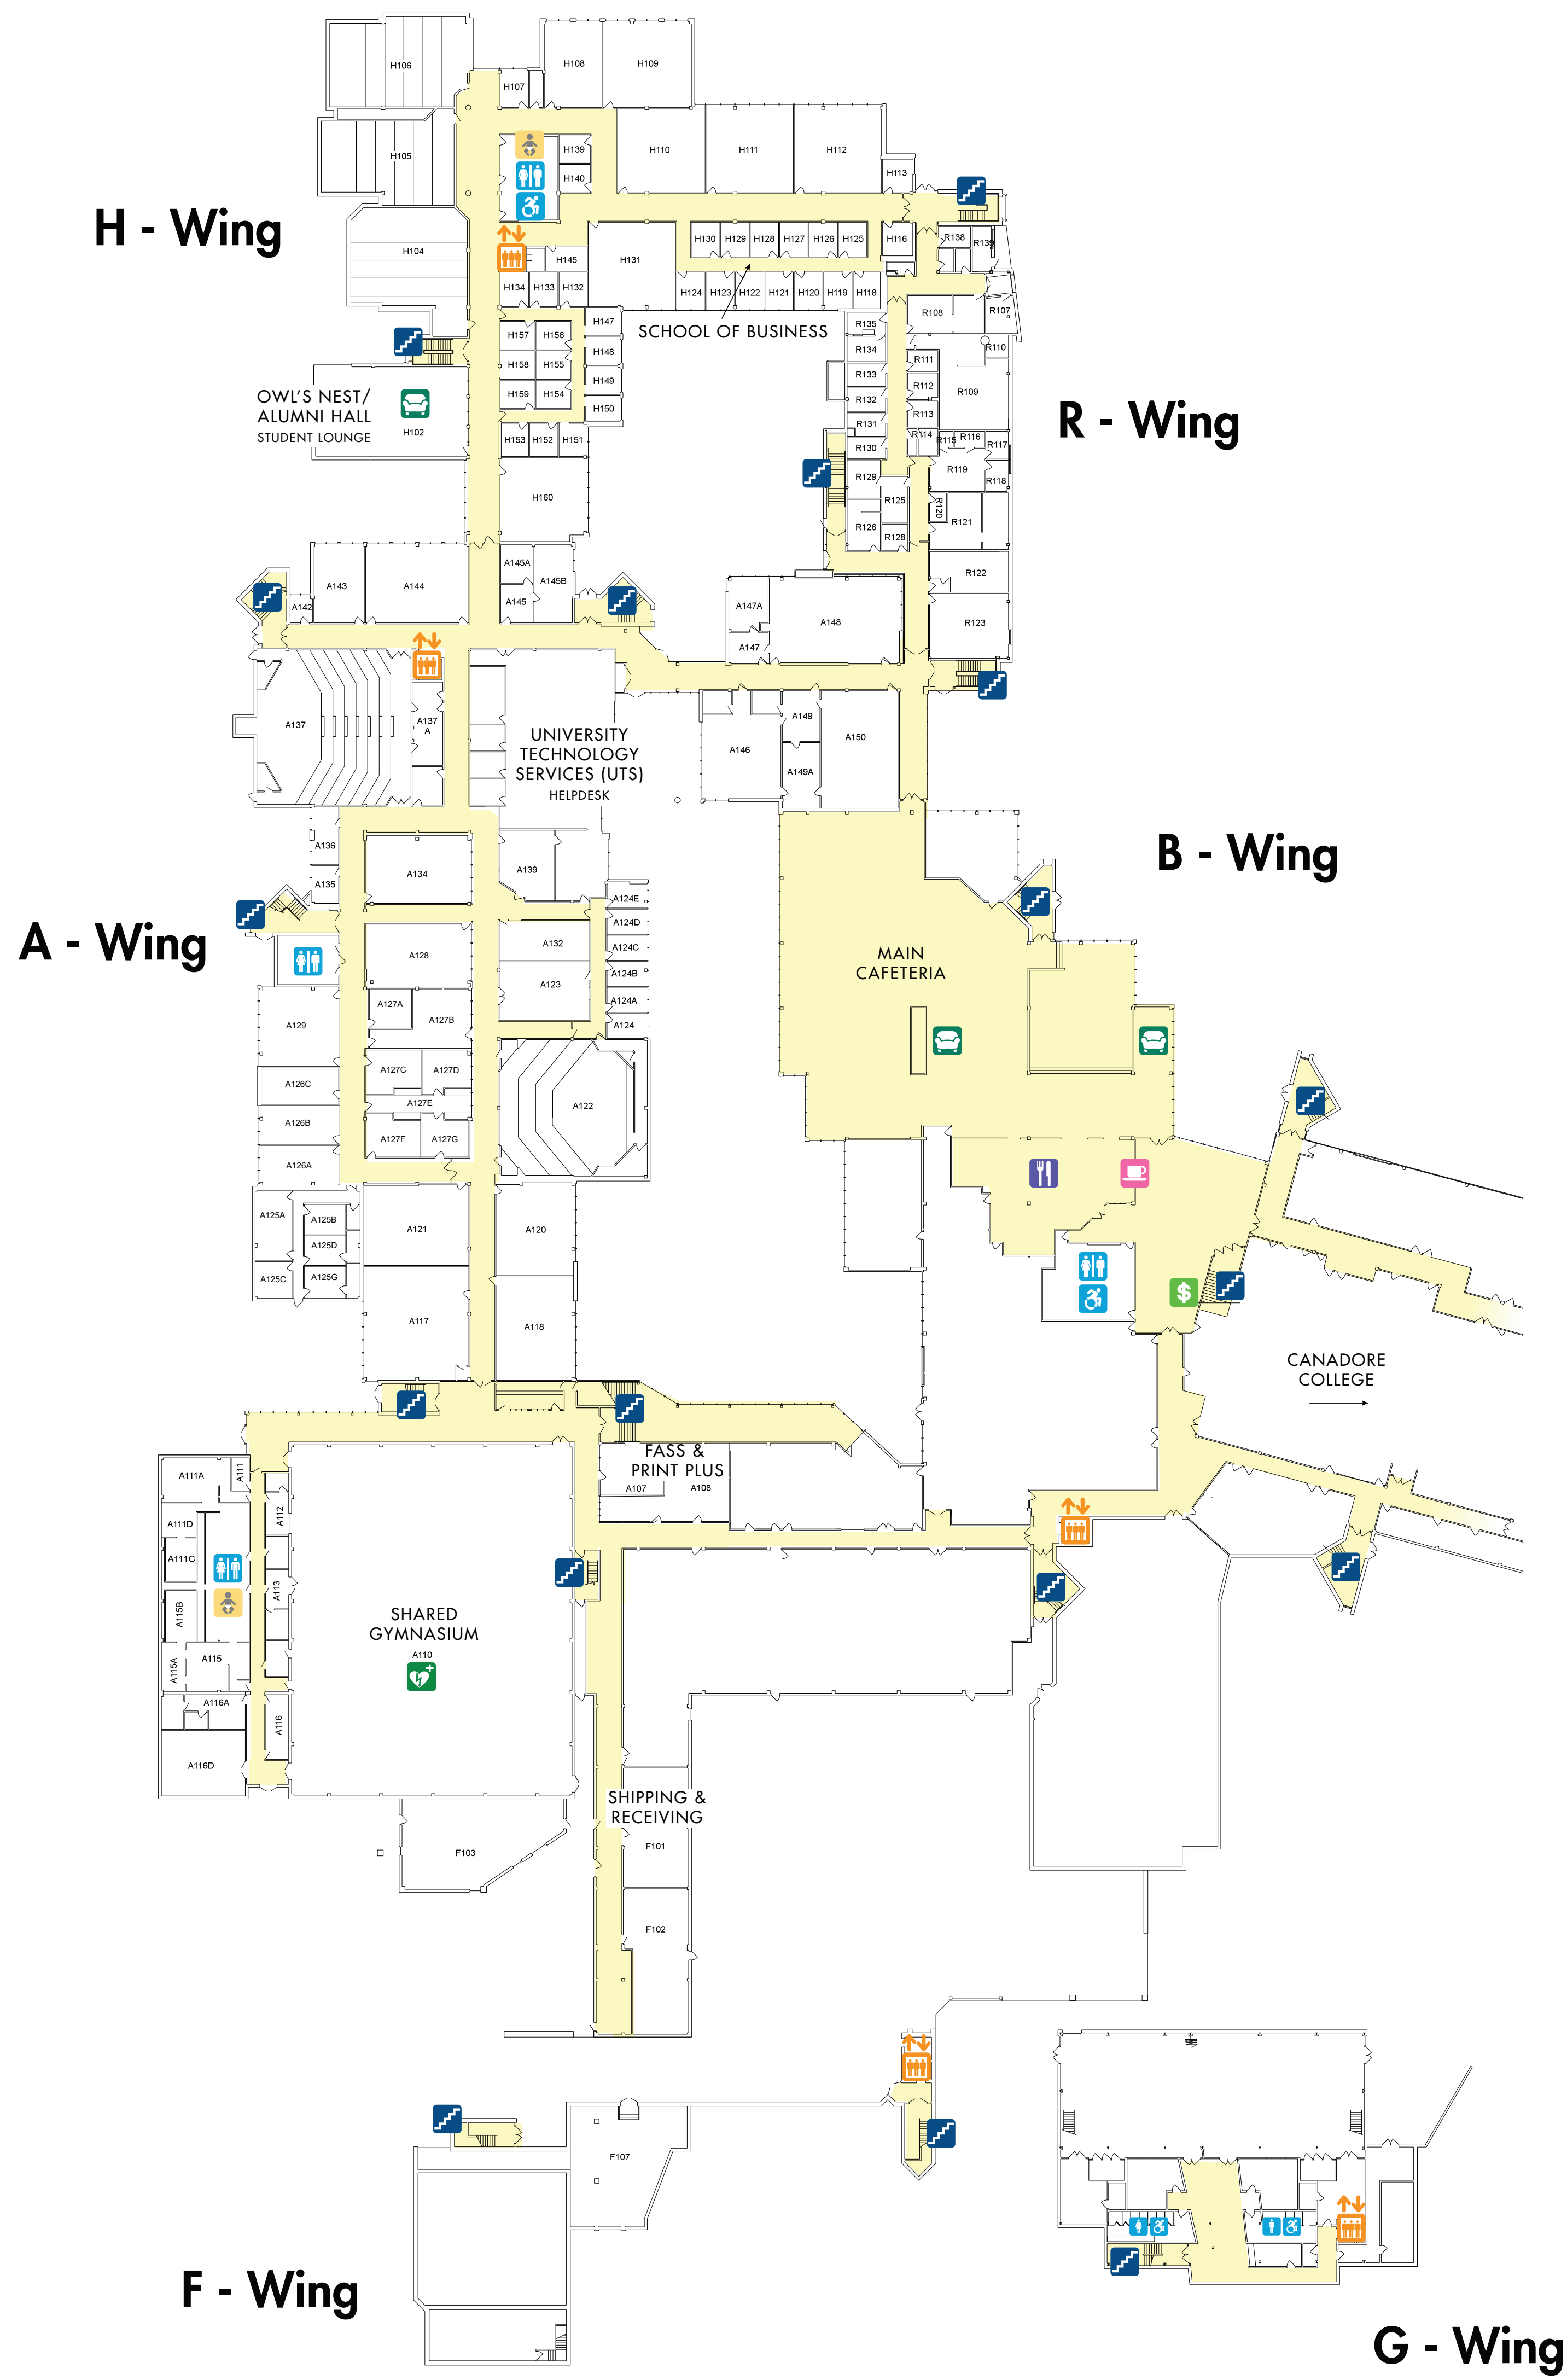

First Floor

Second Floor

Third Floor

NIPISSING

UNIVERSITY

Legend

- Elevator
- Stairs
- Defibrillator
- ATM
- Cafeteria
- Coffee
- Lounge Area
- Washrooms
- Barrier Free Washroom
- Gender Neutral Washroom locations:
 - A-Wing, 3rd Floor
 - Harris Learning Library, 3rd Floor
 - R.J. Surtees Student Athletics Centre
 - Monastery Hall, all public washrooms

- Change Table locations:
 - A-wing, 1st Floor, Women's washroom
 - H-wing, 1st Floor, Women's washroom
 - A-wing, 2nd Floor, Men's and Women's washrooms
 - B-wing, 2nd Floor (by the Security Office), Men's and Women's washrooms
 - F-wing, 2nd Floor, Men's and Women's washrooms
 - R-wing, 2nd Floor, Men's washroom
 - F-wing, 3rd Floor, Men's and Women's washrooms
 - H-wing, 3rd Floor, Men's washroom
 - R-wing, 3rd Floor, Women's washroom
 - Harris Learning Library, 3rd Floor, Gender Neutral washroom

M - Wing rooms are at the Monastery, on Monastery Road